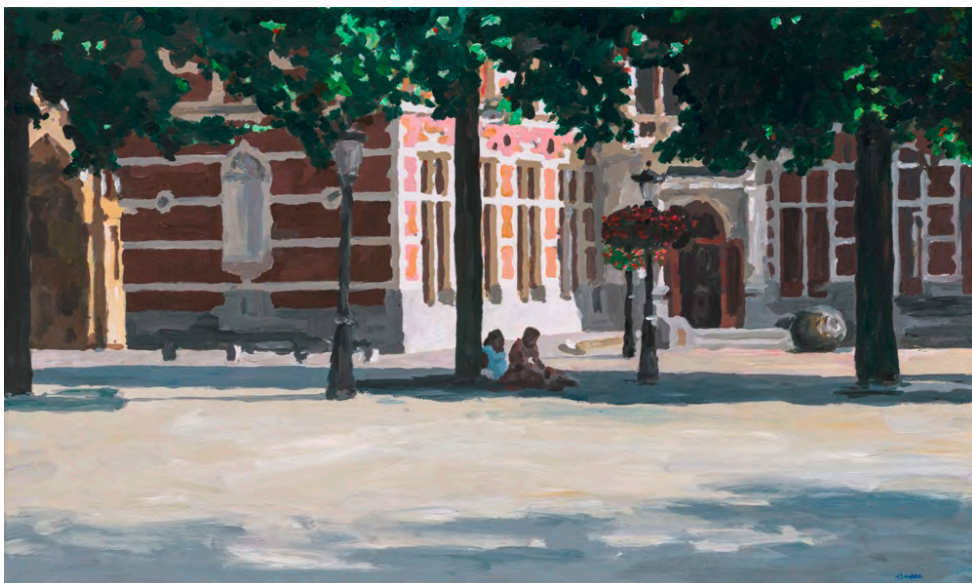

## Ivo Sneeuw

Open Edition Print on demand

GA01\_00289

0.68

GA01\_00290

0.663

GA01\_00292

1.05